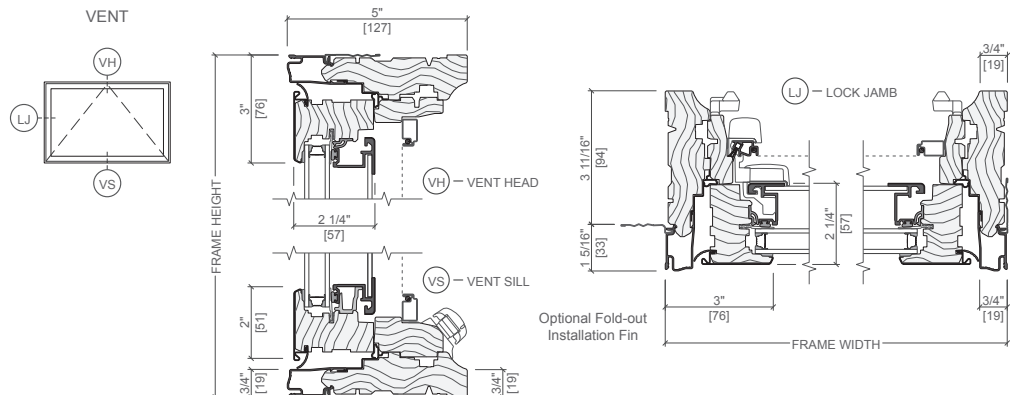

U.I. This is 7 U.I. over 101. \$1,107.00 + (7 x \$8.90) = \$1,169.30

FRAME SIZE

	Minimum	Maximum
Width	17-in.	59-in.
Height	17-in.	59-in.

ADDITIONAL BASE PRICE POINTS

United inches	≤ 60	≤ 70	≤ 80	≤ 90
Base price	\$742	\$831	\$920	\$1,009
U.I. factor	\$9.90			

Triple-pane with integrated blind upgrades shown

FRAME TYPE

- 3-11/16-in. base wall depth with fold-out fins can be used in full frame replacement applications.
- The frame includes an exterior accessory groove.
- Frame sizes are available in 1/4-in. increments for a precise fit.
- Jamb extensions available in 1/8-in. increments up to 3-11/16-in. widths for 9-3/16-in. max wall depth.