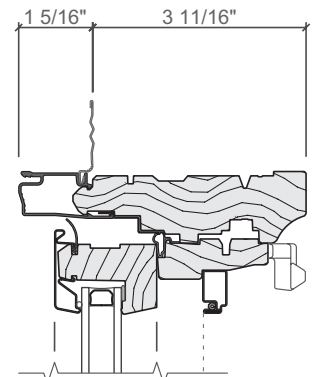

ADDITIONAL BASE PRICE POINTS

United inches	≤ 60	≤ 70	≤ 80	≤ 90
Base price	\$600	\$675	\$748	\$830
U.I. factor	\$7.88			

FRAME SIZE

	Minimum	Maximum
Width	17-in.	35-in.
Height	17-in.	73-in.

FRAME TYPE

- 3-11/16" base wall depth with fold-out fins can be used in full frame replacement applications.
- The frame includes an exterior accessory groove.
- Frame sizes are available in 1/4" increments for a precise fit.
- Jamb extensions available in 1/8" increments up to 5-1/2" widths for 9-3/16" max wall depth.