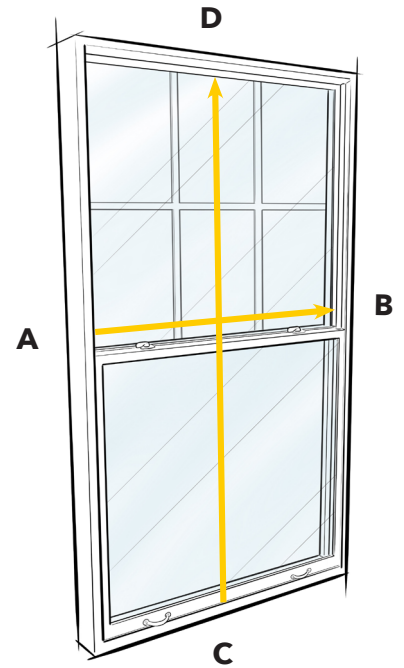

# How to Measure Your Windows

From the inside of your home, measure the width of the window from side to side (A to B), not including the trim. Determine the height by measuring vertically from the sill to the top of the window (C to D), not including the window trim.

## WINDOW 1

Room: \_\_\_\_\_

Description: \_\_\_\_\_

Height: \_\_\_\_\_

Width: \_\_\_\_\_

## WINDOW 5

Room: \_\_\_\_\_

Description: \_\_\_\_\_

Height: \_\_\_\_\_

Width: \_\_\_\_\_

## WINDOW 2

Room: \_\_\_\_\_

Description: \_\_\_\_\_

Height: \_\_\_\_\_

Width: \_\_\_\_\_