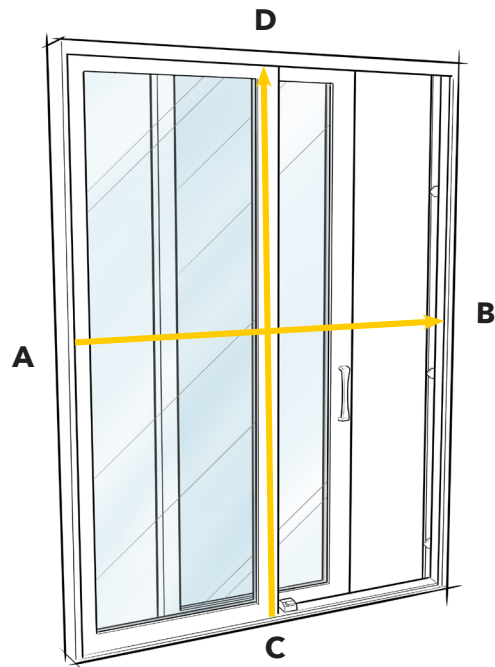

# How to Measure Your Windows

From the inside of your home, measure the width of the window from side to side (A to B), not including the trim. Determine the height by measuring vertically from the sill to the top of the window (C to D), not including the window trim.

## WINDOW 4

Room: \_\_\_\_\_

Description: \_\_\_\_\_

Height: \_\_\_\_\_

Width: \_\_\_\_\_

## WINDOW 8

Room: \_\_\_\_\_

Description: \_\_\_\_\_

Height: \_\_\_\_\_

Width: \_\_\_\_\_

# How to Measure Your Sliding Patio Doors

From the outside of your home, measure the width of the door at the center from side to side (A to B). Determine the height from the bottom of the door sill to the top of the door (C to D).