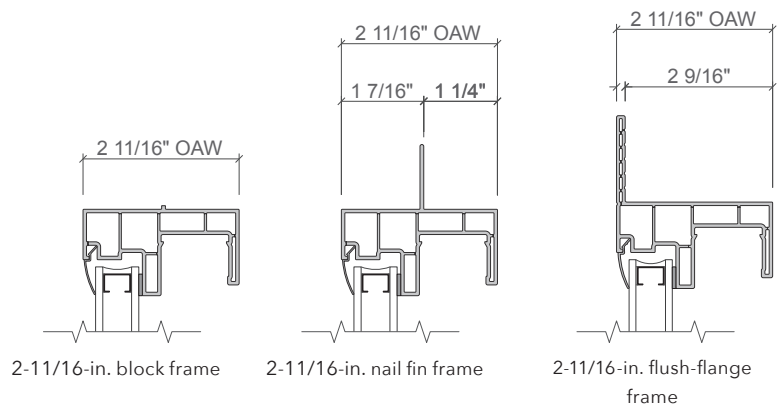

\$472.00

up to and including 101 united inches (U.I.)

+ Add \$2.71 per U.I. for each U.I. over 101

Window width + window height = U.I. (always round up).
 Example: A 35.25-in. x 71.5-in. window is equivalent to 108 U.I. This is 7 U.I. over 101. \$472.00 + (7 x \$2.71) = \$490.97

FRAME SIZE

	Minimum	Maximum
Width	14.5-in.	48-in.
Height	29.5-in.	84-in.

FRAME TYPES

- Block and nail fin frames can be used in new construction, full frame replacement and renovation applications, and pocket replacement construction applications.
- Nail fin frames allow for easy installation and integration with the water resistive barrier.
- Flush-flange frames are typically used in replacement installation applications, used to install against existing stucco facade, covering the existing window frame and creating a simple method for water management and an aesthetically appealing exterior look.
- Frames include interior and exterior accessory grooves for added convenience and versatility.
- Custom sizes are available in 1/8-in. increments for a precise fit.