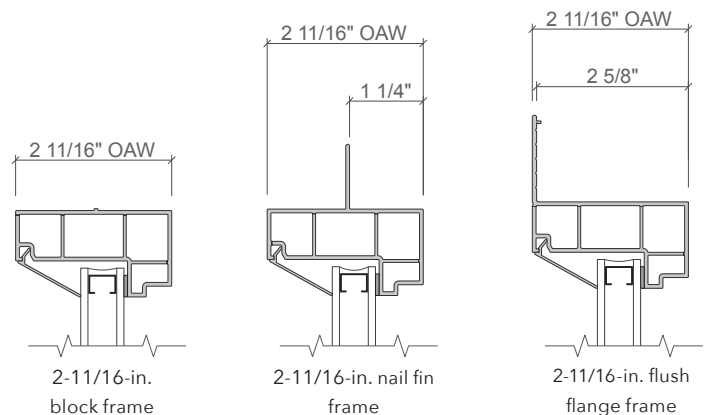

FRAME TYPES

- Block and nail fin frames can be used in new construction, full frame replacement and renovation applications, and pocket replacement construction applications.
- Nail fin frames allow for easy installation and integration with the water resistive barrier.
- Flush-flange frames are typically used in replacement installation applications, used to install against existing stucco facade, covering the existing window frame and creating a simple method for water management and an aesthetically appealing exterior look.
- Frames include interior and exterior accessory grooves for added convenience and versatility.
- Custom sizes are available in 1/8-in. increments for a precise fit.