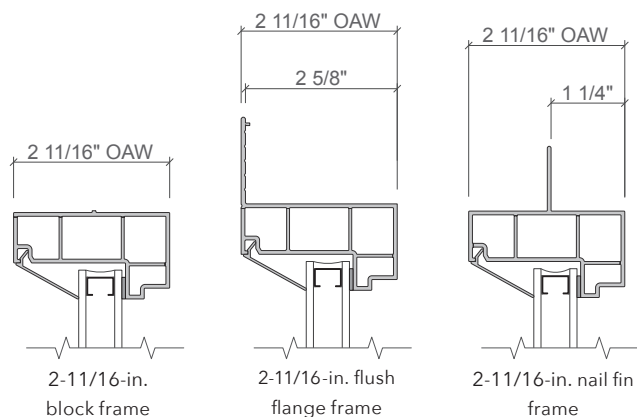

\$414.00

up to and including 101 united inches (U.I.)

+ Add \$2.71 per U.I. for each U.I. over 101

Window width + window height = U.I. (always round up).

Example: A 35.25-in. x 71.5-in. window is equivalent to 108 U.I. This is 7 U.I. over 101. $\$414.00 + (7 \times \$2.71) = \$432.97$

FRAME SIZE

	Minimum	Maximum
Width	11.5-in.	108-in.
Height	11.5-in.	108-in.

Note: Maximum of 108" in one direction; 40 sq. ft. maximum

FRAME TYPES

- Block and nail fin frames can be used in new construction, full frame replacement and renovation applications, and pocket replacement construction applications.
- Nail fin frames allow for easy installation and integration with the water resistive barrier.
- Flush-flange frames are typically used in replacement installation applications, used to install against existing stucco facade, covering the existing window frame and creating a simple method for water management and an aesthetically appealing exterior look.
- Frames include interior and exterior accessory grooves for added convenience and versatility.
- Custom sizes are available in 1/8-in. increments for a precise fit.