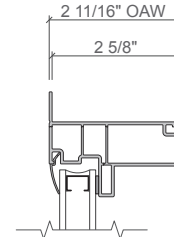

FRAME SIZE

	Minimum	Maximum
Width	11.5-in.	108-in.
Height	11.5-in.	108-in.

Note: Maximum of 108" in one direction; 40 sq. ft. maximum

FRAME TYPES

- Block and nail fin frames can be used in new construction, full frame replacement and renovation applications, and pocket replacement construction applications.
- Nail fin frames allow for easy installation and integration with the water resistive barrier.
- Frames include interior and exterior accessory grooves for added convenience and versatility.
- Custom sizes are available in 1/8-in. increments for a precise fit.

2-11/16-in. block frame

3-1/4-in. block frame

2-11/16-in. integral 5/8-in. flange*

2-11/16-in. nail fin frame

4-in. nail fin frame

2-11/16-in. nail fin with j-channel frame

4-3/16-in. nail fin with j-channel frame