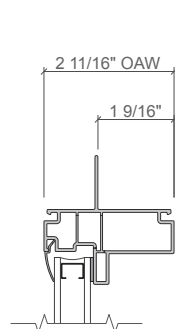

FRAME SIZE

	Minimum	Maximum
Width	11.5-in.	108-in.
Height	11.5-in.	108-in.

Note: Maximum of 108" in one direction; 40 sq. ft. maximum

FRAME TYPES

- Block and nail fin frames can be used in new construction, full frame replacement and renovation applications, and pocket replacement construction applications.
- Nail fin frames allow for easy installation and integration with the water resistive barrier.
- Frames include interior and exterior accessory grooves for added convenience and versatility.
- Custom sizes are available in 1/8-in. increments for a precise fit.

2-11/16-in. block frame

3-1/4-in. block frame

2-11/16-in. integral 5/8-in. flange*

2-11/16-in. nail fin frame

4-in. nail fin frame

2-11/16-in. nail fin with j-channel frame

4-3/16-in. nail fin with j-channel frame