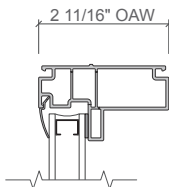

\$403.00

up to and including 101 united inches (U.I.)

+ Add \$2.63 per U.I. for each U.I. over 101

Window width + window height = U.I. (always round up).

Example: A 35.25-in. x 71.5-in. window is equivalent to 108 U.I. This is 7 U.I. over 101. \$403.00 + (7 x \$2.63) = \$421.41

FRAME SIZE

	Minimum	Maximum
Width	11.5-in.	108-in.
Height	11.5-in.	108-in.

Note: Maximum of 108" in one direction; 40 sq. ft. maximum

FRAME TYPES

- Block and nail fin frames can be used in new construction, full frame replacement and renovation applications, and pocket replacement construction applications.
- Nail fin frames allow for easy installation and integration with the water resistive barrier.
- Frames include interior and exterior accessory grooves for added convenience and versatility.
- Custom sizes are available in 1/8-in. increments for a precise fit.

2-11/16-in. block frame

3-1/4-in. block frame

2-11/16-in. integral 5/8-in. flange*

2-11/16-in. nail fin frame

4-in. nail fin frame

2-11/16-in. nail fin with j-channel frame

4-3/16-in. nail fin with j-channel frame