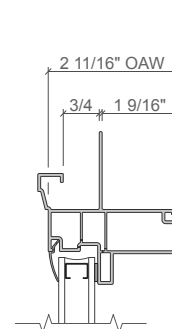

FRAME SIZE

	Minimum	Maximum
Width	11.5-in.	108-in.
Height	11.5-in.	108-in.

Note: Maximum of 108" in one direction; 40 sq. ft. maximum

FRAME TYPES

- Block and nail fin frames can be used in new construction, full frame replacement and renovation applications, and pocket replacement construction applications.
- Nail fin frames allow for easy installation and integration with the water resistive barrier.
- Frames include interior and exterior accessory grooves for added convenience and versatility.
- Custom sizes are available in 1/8-in. increments for a precise fit.

2-11/16-in. block frame

3-1/4-in. block frame

2-11/16-in. integral 5/8-in. flange*

2-11/16-in. nail fin frame

4-in. nail fin frame

2-11/16-in. nail fin with j-channel frame

4-3/16-in. nail fin with j-channel frame