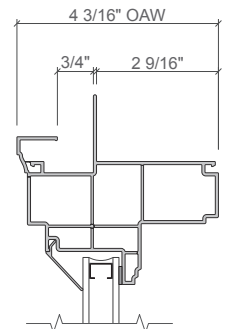

FRAME SIZE

	Minimum	Maximum
Width	11.5-in.	108-in.
Height	11.5-in.	108-in.

Note: Maximum of 108" in one direction; 40 sq. ft. maximum

FRAME TYPES

- Block and nail fin frames can be used in new construction, full frame replacement and renovation applications, and pocket replacement construction applications.
- Nail fin frames allow for easy installation and integration with the water resistive barrier.
- Frames include interior and exterior accessory grooves for added convenience and versatility.
- Custom sizes are available in 1/8-in. increments for a precise fit.

2-11/16-in. block frame

3-1/4-in. block frame

2-11/16-in. integral 5/8-in. flange*

2-11/16-in. nail fin frame

4-in. nail fin frame

2-11/16-in. nail fin with j-channel frame

4-3/16-in. nail fin with j-channel frame