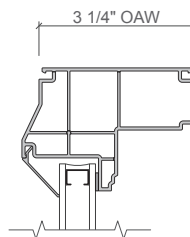

\$403.00

up to and including 101 united inches (U.I.)

+ Add \$2.63 per U.I. for each U.I. over 101

Window width + window height = U.I. (always round up).

Example: A 35.25-in. x 71.5-in. window is equivalent to 108 U.I. This is 7 U.I. over 101. \$403.00 + (7 x \$2.63) = \$421.41

FRAME SIZE

	Minimum	Maximum
Width	11.5-in.	108-in.
Height	11.5-in.	108-in.

Note: Maximum of 108" in one direction; 40 sq. ft. maximum

FRAME TYPES

- Block and nail fin frames can be used in new construction, full frame replacement and renovation applications, and pocket replacement construction applications.
- Nail fin frames allow for easy installation and integration with the water resistive barrier.
- Frames include interior and exterior accessory grooves for added convenience and versatility.
- Custom sizes are available in 1/8-in. increments for a precise fit.

2-11/16-in. block frame

3-1/4-in. block frame

2-11/16-in. integral 5/8-in. flange*

2-11/16-in. nail fin frame

4-in. nail fin frame

2-11/16-in. nail fin with j-channel frame

4-3/16-in. nail fin with j-channel frame