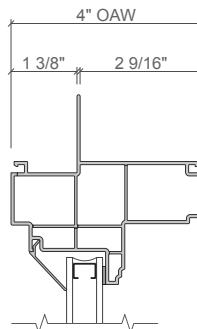

FRAME SIZE

	Minimum	Maximum
Width	11.5-in.	108-in.
Height	11.5-in.	108-in.

Note: Maximum of 108" in one direction; 40 sq. ft. maximum

FRAME TYPES

- Block and nail fin frames can be used in new construction, full frame replacement and renovation applications, and pocket replacement construction applications.
- Nail fin frames allow for easy installation and integration with the water resistive barrier.
- Frames include interior and exterior accessory grooves for added convenience and versatility.
- Custom sizes are available in 1/8-in. increments for a precise fit.

2-11/16-in. block frame

3-1/4-in. block frame

2-11/16-in. integral 5/8-in. flange*

2-11/16-in. nail fin frame

4-in. nail fin frame

2-11/16-in. nail fin with j-channel frame

4-3/16-in. nail fin with j-channel frame