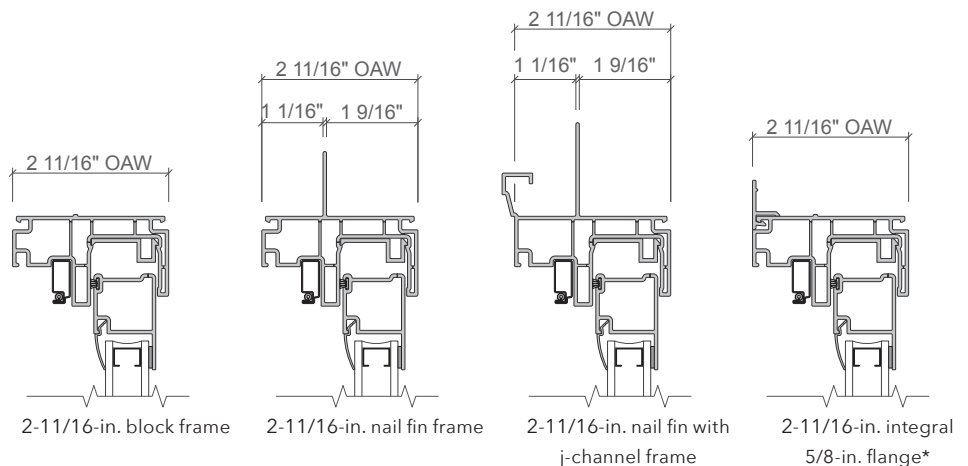

\$476.00

up to and including 101 united inches (U.I.)

+ Add \$2.63 per U.I. for each U.I. over 101

Window width + window height = U.I. (always round up).

Example: A 35.25-in. x 71.5-in. window is equivalent to 108 U.I. This is 7 U.I. over 101. \$476.00 + (7 x \$2.63) = \$494.41

FRAME SIZE

	Minimum	Maximum
Width	21.5-in.	73.5-in.
Height	14.5-in.	60-in.

FRAME TYPES

- Block and nail fin frames can be used in new construction, full frame replacement and renovation applications, and pocket replacement construction applications.
- Nail fin frames allow for easy installation and integration with the water resistive barrier.
- Frames include interior and exterior accessory grooves for added convenience and versatility.
- Custom sizes are available in 1/8-in. increments for a precise fit.