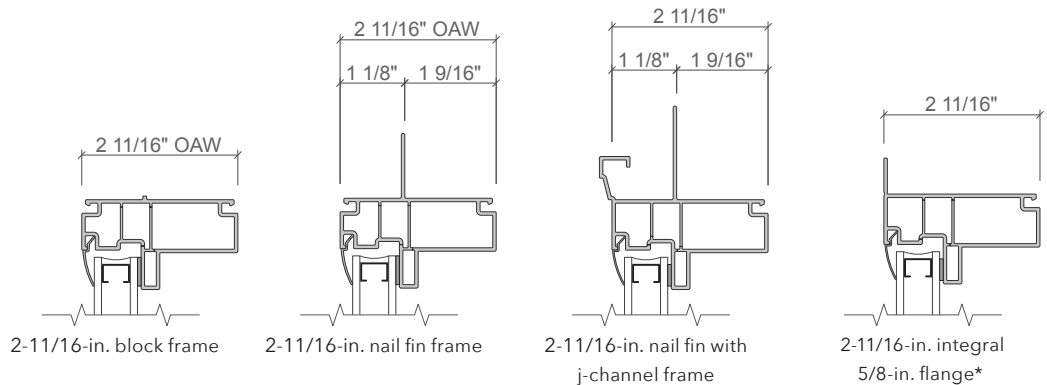

\$459.00

up to and including 101 united inches (U.I.)

+ Add \$2.63 per U.I. for each U.I. over 101

Window width + window height = U.I. (always round up).
 Example: A 35.25-in. x 71.5-in. window is equivalent to 108 U.I. This is 7 U.I. over 101. \$459.00 + (7 x \$2.63) = \$477.41

FRAME SIZE

	Minimum	Maximum
Width	14.5-in.	48-in.
Height	23.5-in.	71.5-in.

FRAME TYPES

- Block and nail fin frames can be used in new construction, full frame replacement and renovation applications, and pocket replacement construction applications.
- Nail fin frames allow for easy installation and integration with the water resistive barrier.
- Frames include interior and exterior accessory grooves for added convenience and versatility.
- Custom sizes are available in 1/8-in. increments for a precise fit.