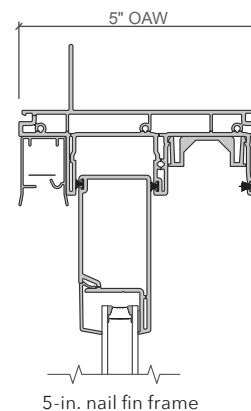

FRAME TYPES

- 5-in. block frame can be used in replacement of old aluminum or steel frame windows or pocket replacement in wood frames. They may also be used in new construction block or concrete walls.
- The block frames include interior and exterior accessory grooves.
- 5-in. nail fin frame can be used in new construction applications and allow for an easy installation.
- 3-1/4-in double-wall flush-flange frames are typically used in replacement installation applications, used to install against existing stucco facade, covering the existing window frame and creating a simple method for water management and an aesthetically appealing exterior look.
- Custom sizes are available in 1/8-in. increments for a precise fit.