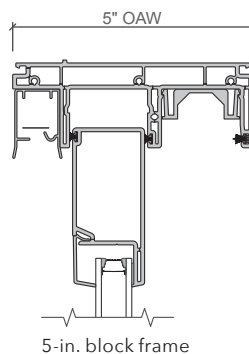

FRAME TYPES

- 5-in. block frame can be used in replacement of old aluminum or steel frame windows or pocket replacement in wood frames. They may also be used in new construction block or concrete walls.
- The block frames include interior and exterior accessory grooves.
- 5-in. nail fin frame can be used in new construction applications and allow for an easy installation.
- 3-1/4-in double-wall flush-flange frames are typically used in replacement installation applications, used to install against existing stucco facade, covering the existing window frame and creating a simple method for water management and an aesthetically appealing exterior look.
- Custom sizes are available in 1/8-in. increments for a precise fit.