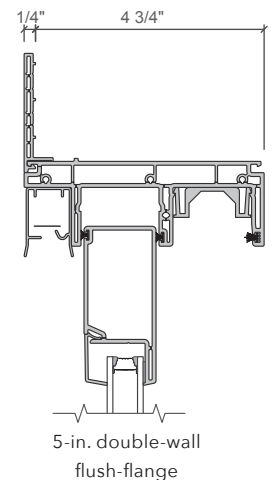

FRAME TYPES

- 5-in. block frame can be used in replacement of old aluminum or steel frame windows or pocket replacement in wood frames. They may also be used in new construction block or concrete walls.
- The block frames include interior and exterior accessory grooves.
- 5-in. nail fin frame can be used in new construction applications and allow for an easy installation.
- 3-1/4-in double-wall flush-flange frames are typically used in replacement installation applications, used to install against existing stucco facade, covering the existing window frame and creating a simple method for water management and an aesthetically appealing exterior look.
- Custom sizes are available in 1/8-in. increments for a precise fit.