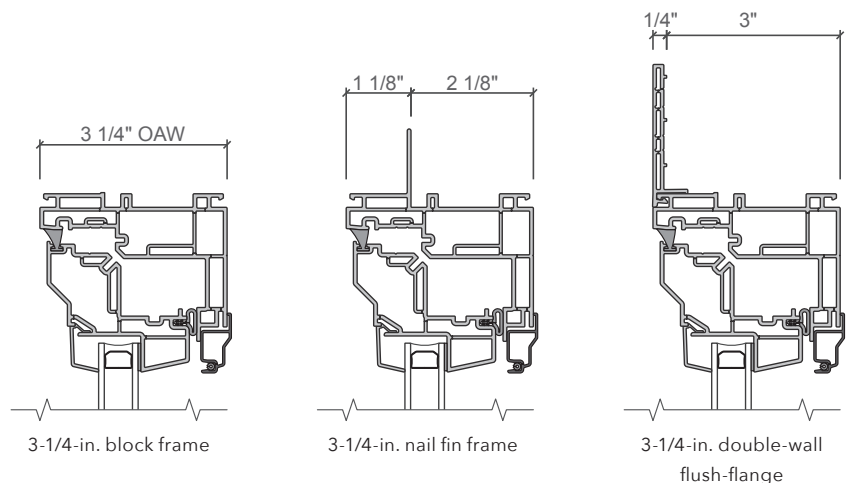

FRAME SIZE

| | Minimum | Maximum |
|--------|----------|----------|
| Width | 16-in. | 59.5-in. |
| Height | 14.5-in. | 43.5-in. |

FRAME TYPES

- 3-1/4-in. block frame can be used in replacement of old aluminum or steel frame windows or pocket replacement in wood frames. They may also be used in new construction block or concrete walls.
- The block frames include interior and exterior accessory grooves.
- 3-1/4-in. nail fin frame can be used in new construction applications and allow for an easy installation.
- 3-1/4-in double-wall flush-flange frames are typically used in replacement installation applications, used to install against existing stucco facade, covering the existing window frame and creating a simple method for water management and an aesthetically appealing exterior look.
- Custom sizes are available in 1/8-in. increments for a precise fit.