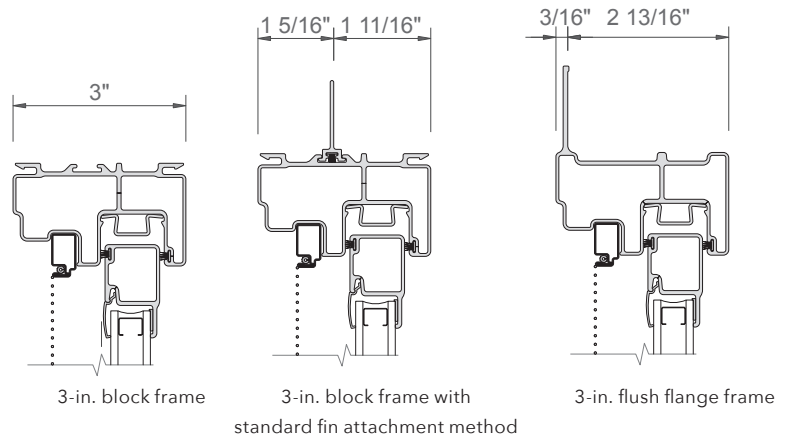

² Some Pella products may not meet ENERGY STAR® guidelines in Canada. For more information, contact your local Pella sales representative or go to energystar.gc.ca.

³ Warning: Screen will not stop child or pet from falling out of window or door. Keep child or pet away from open window or door.