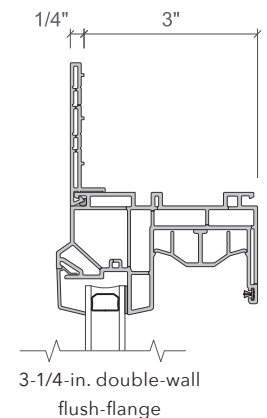

FRAME SIZE

	Minimum	Maximum
Width	21.5-in.	96-in.
Height	11.5-in.	72-in.

FRAME TYPES

- 3-1/4-in. block frame can be used in replacement of old aluminum or steel frame windows or pocket replacement in wood frames. They may also be used in new construction block or concrete walls.
- The block frames include interior and exterior accessory grooves.
- 3-1/4-in. nail fin frame can be used in new construction applications and allow for an easy installation.
- 3-1/4-in. double-wall flush-flange frames are typically used in replacement installation applications, used to install against existing stucco facade, covering the existing window frame and creating a simple method for water management and an aesthetically appealing exterior look.
- Custom sizes are available in 1/8-in. increments for a precise fit.