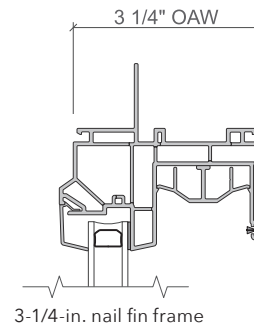

FRAME SIZE

	Minimum	Maximum
Width	21.5-in.	96-in.
Height	11.5-in.	72-in.

FRAME TYPES

- 3-1/4-in. block frame can be used in replacement of old aluminum or steel frame windows or pocket replacement in wood frames. They may also be used in new construction block or concrete walls.
- The block frames include interior and exterior accessory grooves.
- 3-1/4-in. nail fin frame can be used in new construction applications and allow for an easy installation.
- 3-1/4-in. double-wall flush-flange frames are typically used in replacement installation applications, used to install against existing stucco facade, covering the existing window frame and creating a simple method for water management and an aesthetically appealing exterior look.
- Custom sizes are available in 1/8-in. increments for a precise fit.