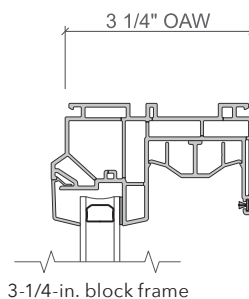

FRAME SIZE

	Minimum	Maximum
Width	21.5-in.	96-in.
Height	11.5-in.	72-in.

FRAME TYPES

- 3-1/4-in. block frame can be used in replacement of old aluminum or steel frame windows or pocket replacement in wood frames. They may also be used in new construction block or concrete walls.
- The block frames include interior and exterior accessory grooves.
- 3-1/4-in. nail fin frame can be used in new construction applications and allow for an easy installation.
- 3-1/4-in. double-wall flush-flange frames are typically used in replacement installation applications, used to install against existing stucco facade, covering the existing window frame and creating a simple method for water management and an aesthetically appealing exterior look.
- Custom sizes are available in 1/8-in. increments for a precise fit.