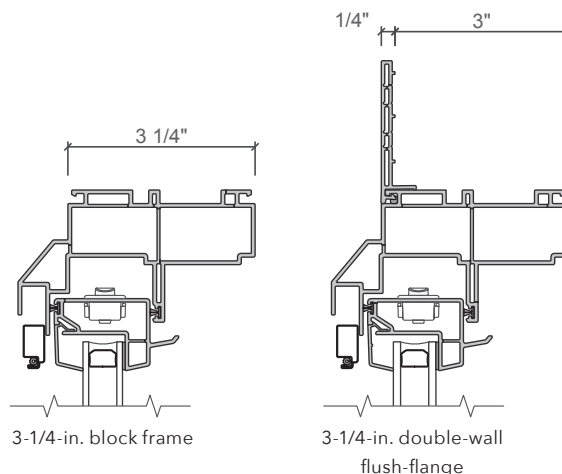

\$732.00

up to and including 101 united inches (U.I.)

+ Add \$10.42 per U.I. for each U.I. over 101

Window width + window height = U.I. (always round up).

Example: A 35.25-in. x 71.5-in. window is equivalent to 108 U.I. This is 7 U.I. over 101. $\$732.00 + (7 \times \$10.42) = \$804.94$

FRAME SIZE

	Minimum	Maximum
Width	14.5-in.	53.5-in.
Height	23.5-in.	78-in.

FRAME TYPES

- 3-1/4-in. block frame can be used in replacement of old aluminum or steel frame windows or pocket replacement in wood frames. They may also be used in new construction block or concrete walls.
- The block frames include interior and exterior accessory grooves.
- 3-1/4-in double-wall flush-flange frames are typically used in replacement installation applications, used to install against existing stucco facade, covering the existing window frame and creating a simple method for water management and an aesthetically appealing exterior look.
- Custom sizes are available in 1/8-in. increments for a precise fit.