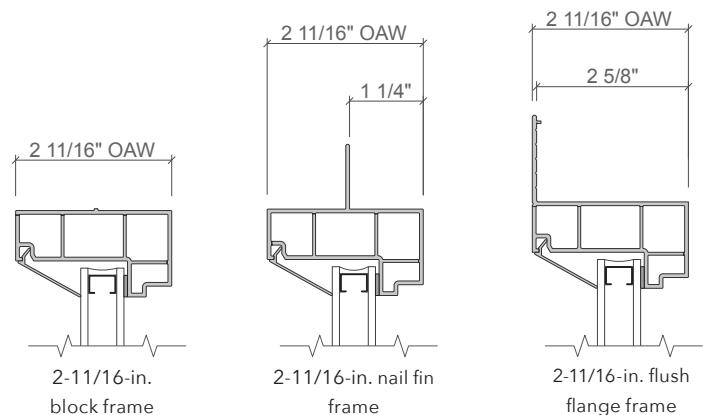

\$403.00

up to and including 101 united inches (U.I.)

+ Add \$2.63 per U.I. for each U.I. over 101

Window width + window height = U.I. (always round up).

Example: A 35.25-in. x 71.5-in. window is equivalent to 108 U.I. This is 7 U.I. over 101. $\$403.00 + (7 \times \$2.63) = \$421.41$

FRAME SIZE

	Minimum	Maximum
Width	11.5-in.	108-in.
Height	11.5-in.	108-in.

Note: Maximum of 108-in. in one direction; 40 sq. ft. maximum

FRAME TYPES

- Block and nail fin frames can be used in new construction, full frame replacement and renovation applications, and pocket replacement construction applications.
- Nail fin frames allow for easy installation and integration with the water resistive barrier.
- Flush-flange frames are typically used in replacement installation applications, used to install against existing stucco facade, covering the existing window frame and creating a simple method for water management and an aesthetically appealing exterior look.
- Frames include interior and exterior accessory grooves for added convenience and versatility.
- Custom sizes are available in 1/8-in. increments for a precise fit.