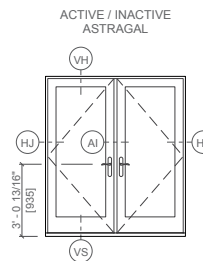

\$5,521.00

up to and including 101 united inches (U.I.)

+ Add \$10.09 per U.I. for each U.I. over 101

Door width + door height = U.I. (always round up).

Example: A 35.25-in. + 72.5-in. window is equivalent to 108 U.I.

This is 7 U.I. over 101. \$5,521.00 + (7 x \$10.09) = \$5,591.63

FRAME SIZE

	Minimum	Maximum
Width	59.25-in.	75-in.
Height	79.5-in.	95.5-in.

FRAME TYPE

- 4-9/16-in. base wall depth with fold-out fins can be used in full frame replacement applications.
- The frame includes an exterior accessory groove.
- Frame sizes are available in 1/4-in. increments for a precise fit.
- Jamb extensions available in 1/8" increments up to 4-9/16-in. widths for 7-5/16-in. max wall depth.