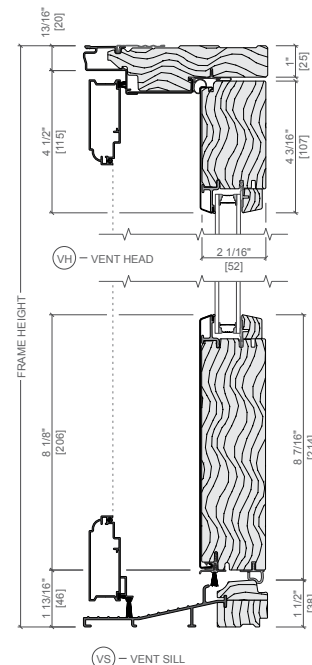

\$5,521.00

up to and including 101 united inches (U.I.)

+ Add \$10.09 per U.I. for each U.I. over 101

Door width + door height = U.I. (always round up).

Example: A 35.25-in. + 72.5-in. window is equivalent to 108 U.I.

This is 7 U.I. over 101. \$5,521.00 + (7 x \$10.09) = \$5,591.63

FRAME SIZE

	Minimum	Maximum
Width	59.25-in.	75-in.
Height	79.5-in.	95.5-in.

FRAME TYPE

- 4-9/16-in. base wall depth with fold-out fins can be used in full frame replacement applications.
- The frame includes an exterior accessory groove.
- Frame sizes are available in 1/4-in. increments for a precise fit.
- Jamb extensions available in 1/8" increments up to 4-9/16-in. widths for 7-5/16-in. max wall depth.