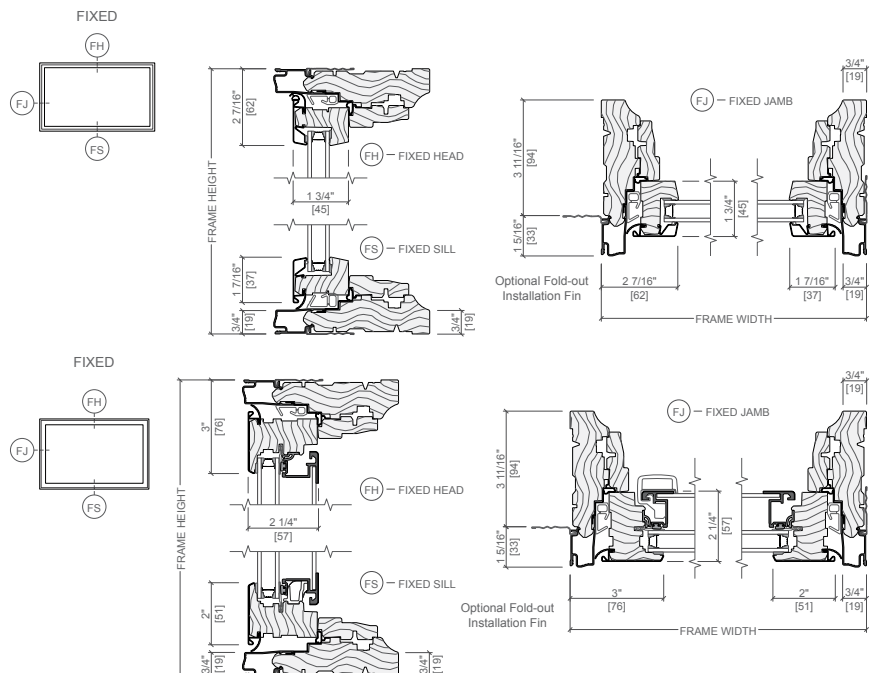

² Some Pella products may not meet ENERGY STAR® guidelines in Canada. For more information, contact your local Pella sales representative or go to energystar.gc.ca.

³ Warning: Screen will not stop child or pet from falling out of window or door. Keep child or pet away from open window or door.