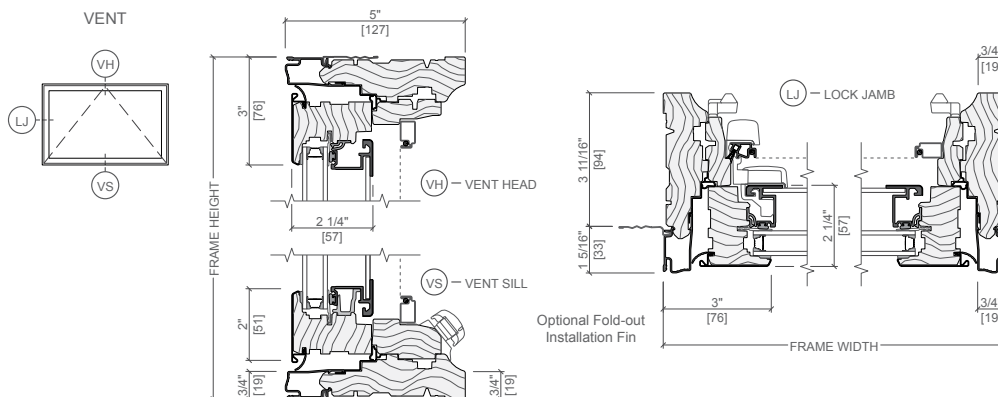

This is 7 U.I. over 101. \$1,054.00 + (7 x \$8.59) = \$1,114.13

FRAME SIZE

	Minimum	Maximum
Width	17-in.	59-in.
Height	17-in.	59-in.

ADDITIONAL BASE PRICE POINTS

United inches	≤ 60	≤ 70	≤ 80	≤ 90
Base price	\$702	\$788	\$874	\$960
U.I. factor	\$8.59			

Triple-pane with integrated blind upgrades shown

FRAME TYPE

- 3-11/16-in. base wall depth with fold-out fins can be used in full frame replacement applications.
- The frame includes an exterior accessory groove.
- Frame sizes are available in 1/4-in. increments for a precise fit.
- Jamb extensions available in 1/8-in. increments up to 3-11/16-in. widths for 9-3/16-in. max wall depth.