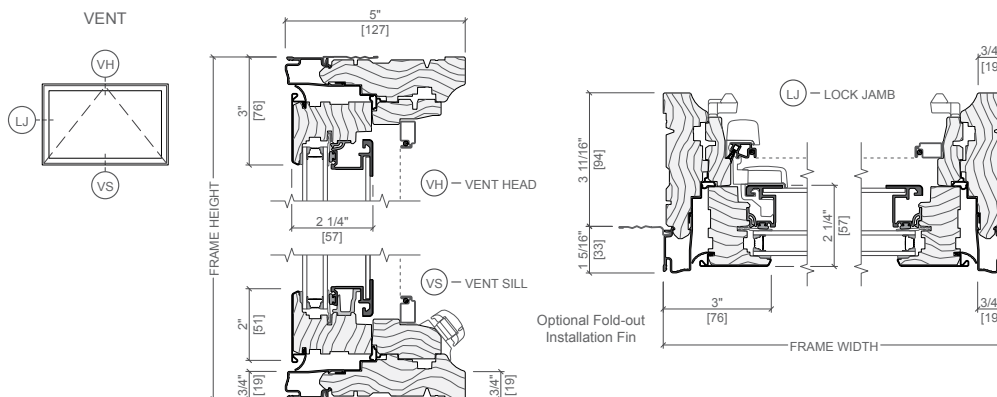

This is 7 U.I. over 101. \$964.00 + (7 x \$7.86) = \$1,019.00

FRAME SIZE

	Minimum	Maximum
Width	17-in.	59-in.
Height	17-in.	59-in.

ADDITIONAL BASE PRICE POINTS

United inches	≤ 60	≤ 70	≤ 80	≤ 90
Base price	\$642	\$720	\$799	\$877
U.I. factor	\$7.86			

Triple-pane with integrated blind upgrades shown

FRAME TYPE

- 3-11/16-in. base wall depth with fold-out fins can be used in full frame replacement applications.
- The frame includes an exterior accessory groove.
- Frame sizes are available in 1/4-in. increments for a precise fit.
- Jamb extensions available in 1/8-in. increments up to 3-11/16-in. widths for 9-3/16-in. max wall depth.