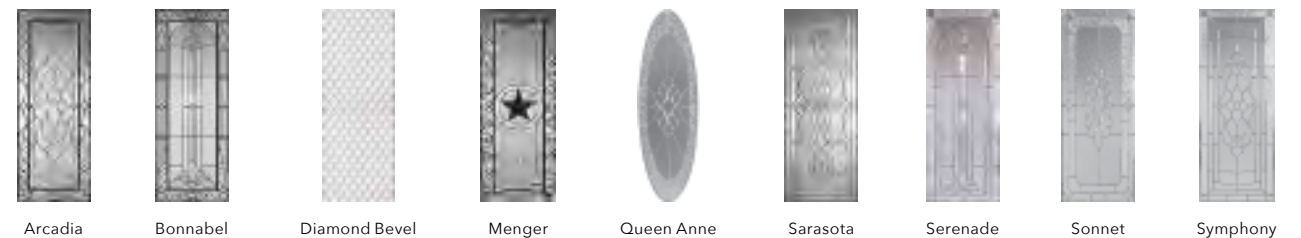

Eliminate those "Did I remember to...?" moments. Choose built-in Insynctive security sensors so you can monitor whether your front door is open or unlocked from virtually anywhere.

Preserve beauty. Insynctive security sensors can be built into your front door - hidden from view to maintain beauty.

Maintain your warranty. Many traditional sensors require drilling, which can void your warranty. Our sensors come built-in, so you can maintain the warranty on your door.

Multipoint Hardware Options

- Satin Brass¹
- Satin Nickel
- Oil-Rubbed Bronze
- Matte Black
- Satin Brass¹
- Satin Nickel
- Polished Chrome
- Matte Black
- Distressed Nickel
- Distressed Bronze

Factory-Prefinished Stain Choices

Decorative Glass Collections²

Add instant curb appeal to your home with our exclusive decorative glass patterns. Explore unique styles ranging from traditional to modern, and obscure options to suit any style.