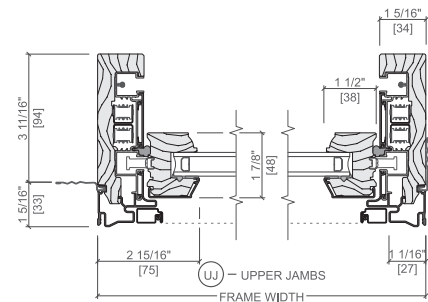

Ogee Exterior with Ogee Interior⁴
7/8", 1-1/4" or 2"

Cross Sections

Cross Sections

Optional Fold-out Installation Fin

The double-hung cross sections provide visual reference to the historic putty exterior profile and traditional, beveled Ogee interior that add architectural interest to your project.