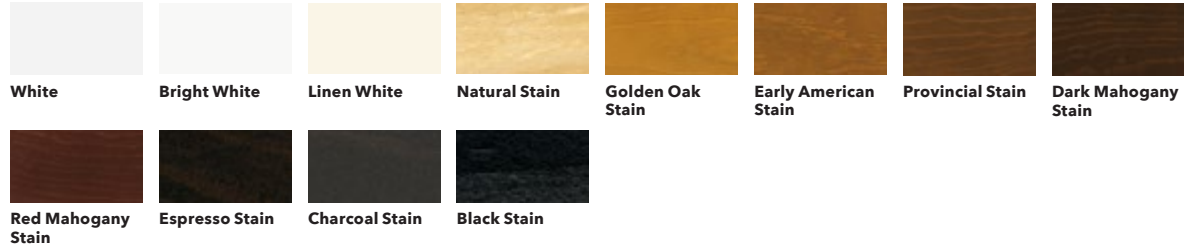

Multi-Slide Patio Door Handle^{5,6}

Finishes:

Matte Black Oil-Rubbed Bronze Satin Nickel Satin Brass

Essential Collection

Elevate your style and transform a home with elegant selections.

Hinged & Bifold Patio Door Handle
Standard

Sliding Patio Door Handle
Standard

Multi-Slide Patio Door Handle^{5,6}

Finishes:

Champagne White Brown Matte Black

Oil-Rubbed Bronze Satin Nickel Satin Brass

Additional hardware collections available. Visit PellaADM.com for more information.

^{5,6} See back cover for disclosures.

Colors

Wood Types

Choose the wood species that best complements your project's interior.

Custom solutions:

Prefinished Pine Interior Colors

Custom interior finishes, unfinished or primed and ready-to-paint are also available.

Extruded Aluminum-Clad Exterior Colors

Our low-maintenance EnduraClad® exterior finish resists fading. Take durability one step further with EnduraClad Plus which also resists chalking and corrosion.⁷

Custom colors are also available.