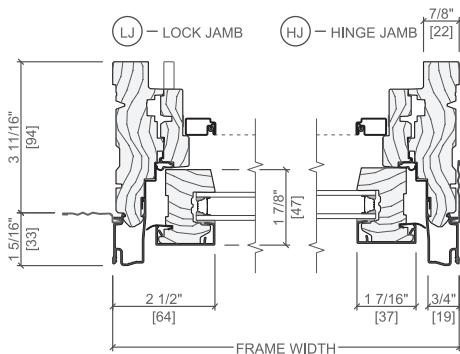

Window sizes available in 1/8" increments

Special sizes available. For more information regarding performance, visit installpella.com/performance. For more information regarding frame and installation types, visit PellaADM.com.

Attention to Detail

Cross Sections

The venting casement cross sections provide visual reference to the squared-off profile on both the lock and hinge jamb and the consistent sightline this will provide from interior through to exterior.

Optional Fold-Out Installation Fin

³ See back cover for disclosures.