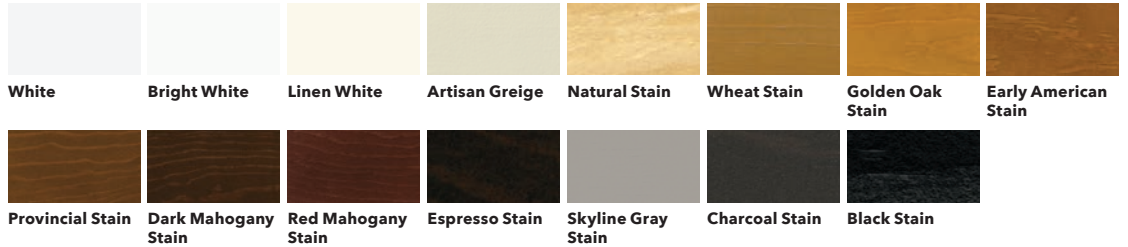

#### Finishes:

Champagne

White

Brown

Matte Black

Oil-Rubbed Bronze

Satin Nickel

Bright Brass

# Colors

## Wood Types

Choose the wood species that best complements your project's interior.

## Prefinished Pine Interior Colors

Custom interior finishes, unfinished or primed and ready-to-paint are also available.