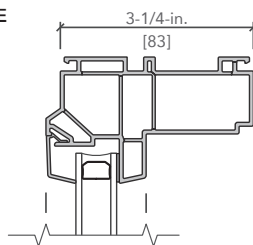

\$539.00

up to and including 101 united inches (U.I.)

+ Add \$6.39 per U.I. for each U.I. over 101

Window width + window height = U.I. (always round up). Example: A 35.25-in. x 71.5-in. window is equivalent to 108 U.I. This is 7 U.I. over 101. $\$539.00 + (7 \times \$6.39) = \$583.73$

FRAME SIZE

	Minimum	Maximum
Width	14.5-in.	54-in.
Height	23.5-in.	78-in.

3-1/4-IN. BLOCK POCKET INSTALL FRAME

- 3-1/4-in. block pocket install frame allows a perfect fit into a 3-1/4-in. pocket when installed into an existing single-hung wood frame from the interior.

4-1/2-IN. BLOCK FRAME

- 4-1/2-in. block frames can be used in new construction block or concrete walls. They may also be used in replacement of old aluminum or steel frame windows or pocket replacement into wood frames from the exterior.
- The block frames include interior and exterior accessory grooves.
- Custom sizes are available in 1/8-in. increments for a perfect fit.