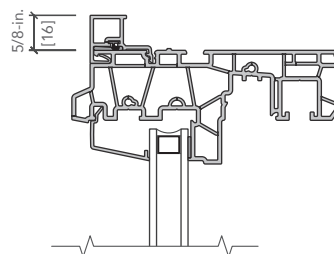

FRAME SIZE

	Minimum	Maximum
Width	14.5-in.	54-in.
Height	23.5-in.	78-in.

3-1/4-IN. BLOCK POCKET INSTALL FRAME

- 3-1/4-in. block pocket install frame allows a perfect fit into a 3-1/4-in. pocket when installed into an existing single-hung wood frame from the interior.

4-1/2-IN. BLOCK FRAME

- 4-1/2-in. block frames can be used in new construction block or concrete walls. They may also be used in replacement of old aluminum or steel frame windows or pocket replacement into wood frames from the exterior.
- The block frames include interior and exterior accessory grooves.
- Custom sizes are available in 1/8-in. increments for a perfect fit.

INTEGRAL 5/8-IN. FLANGE FRAME

- The frame depth is 3-1/4-in. and includes interior accessory groove.
- Custom sizes are available in 1/8-in. increments for a perfect fit.

¹ Some Pella products may not meet ENERGY STAR® guidelines in Canada. For more information, contact your local Pella sales representative or go to energystar.gc.ca.