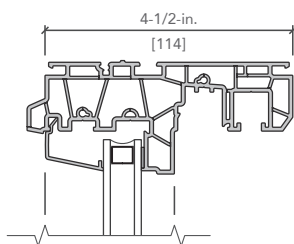

FRAME SIZE

	Minimum	Maximum
Width	14.5-in.	54-in.
Height	23.5-in.	78-in.

3-1/4-IN. BLOCK POCKET INSTALL FRAME

- 3-1/4-in. block pocket install frame allows a perfect fit into a 3-1/4-in. pocket when installed into an existing single-hung wood frame from the interior.

4-1/2-IN. BLOCK FRAME

- 4-1/2-in. block frames can be used in new construction block or concrete walls. They may also be used in replacement of old aluminum or steel frame windows or pocket replacement into wood frames from the exterior.
- The block frames include interior and exterior accessory grooves.
- Custom sizes are available in 1/8-in. increments for a perfect fit.

INTEGRAL 5/8-IN. FLANGE FRAME

- The frame depth is 3-1/4-in. and includes interior accessory groove.
- Custom sizes are available in 1/8-in. increments for a perfect fit.

¹ Some Pella products may not meet ENERGY STAR® guidelines in Canada. For more information, contact your local Pella sales representative or go to energystar.gc.ca.