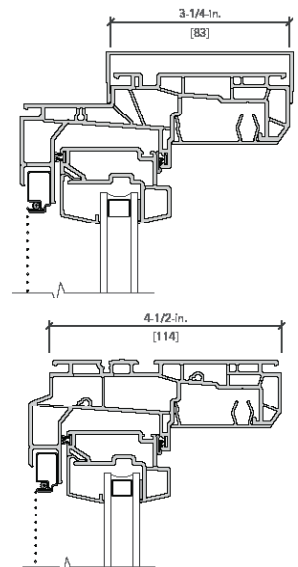

## FRAME SIZE

	Minimum	Maximum
Width	14.5-in.	54-in.
Height	23.5-in.	78-in.

## 3-1/4-IN. BLOCK POCKET INSTALL FRAME

- 3-1/4-in. block pocket install frame allows a perfect fit into a 3-1/4-in. pocket when installed into an existing double-hung or single-hung wood frame from the interior.

## 4-1/2-IN. BLOCK FRAME

- 4-1/2-in. block frame can be used in new construction block or concrete walls. They may also be used in replacement of old aluminum or steel frame windows or pocket replacement into wood frames from the exterior.
- The block frames include interior and exterior accessory grooves.
- Custom sizes are available in 1/8-in. increments for a perfect fit.