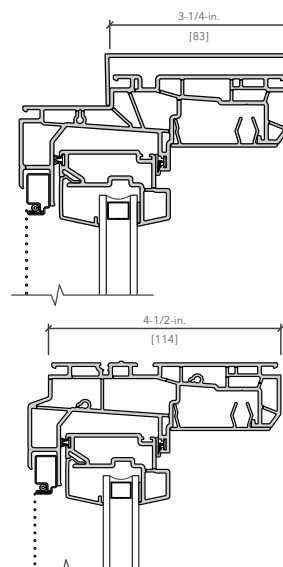

## FRAME SIZE

	Minimum	Maximum
Width	14.5-in.	54-in.
Height	23.5-in.	78-in.

## 3-1/4-IN. BLOCK POCKET INSTALL FRAME

- 3-1/4-in. block pocket install frame allows a perfect fit into a 3-1/4-in. pocket when installed into an existing double-hung or single-hung wood frame from the interior.

## 4-1/2-IN. BLOCK FRAME

- 4-1/2-in. block frame can be used in new construction block or concrete walls. They may also be used in replacement of old aluminum or steel frame windows or pocket replacement into wood frames from the exterior.
- The block frames include interior and exterior accessory grooves.
- Custom sizes are available in 1/8-in. increments for a perfect fit.