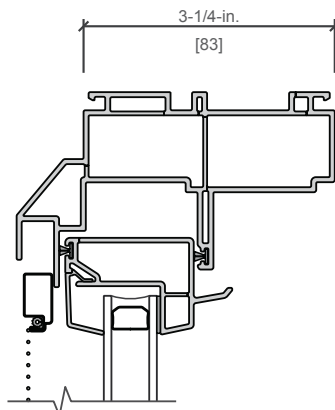

\$360.00

up to and including 101 united inches (U.I.)

+ Add \$5.67 per U.I. for each U.I. over 101

Window width + window height = U.I. (always round up). Example: A 35.25-in. x 71.5-in. window is equivalent to 108 U.I. This is 7 U.I. over 101. \$360.00 + (7 x \$5.67) = \$399.69

FRAME SIZE

	Minimum	Maximum
Width	14.5-in.	53.5-in.
Height	23.5-in.	77.5-in.

3-1/4-IN. BLOCK FRAME TYPE

- 3-1/4-in. block frame can be used in replacement of old aluminum or steel frame windows or pocket replacement in wood frames. They may also be used in new construction block or concrete walls.
- The block frames include interior and exterior accessory grooves.
- Custom sizes are available in 1/8-in. increments for a precise fit.

3-1/4-IN. DOUBLE-WALL FLUSH-FLANGE FRAME TYPE

- The frame depth is 3-1/4-in. and includes interior accessory groove.
- Custom sizes are available in 1/8-in. increments for a perfect fit.

¹ Based on the force required to bend a window frame profile.