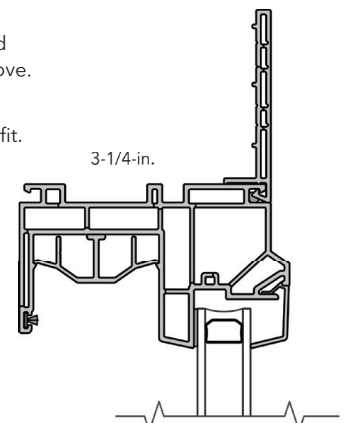

FRAME SIZE

	Minimum	Maximum
Width	14.5-in.	53.5-in.
Height	23.5-in.	77.5-in.

3-1/4-IN. BLOCK FRAME TYPE

- 3-1/4-in. block frame can be used in replacement of old aluminum or steel frame windows or pocket replacement in wood frames. They may also be used in new construction block or concrete walls.
- The block frames include interior and exterior accessory grooves.
- Custom sizes are available in 1/8-in. increments for a precise fit.

3-1/4-IN. DOUBLE-WALL FLUSH-FLANGE FRAME TYPE

- The frame depth is 3-1/4-in. and includes interior accessory groove.
- Custom sizes are available in 1/8-in. increments for a perfect fit.

¹ Based on the force required to bend a window frame profile.