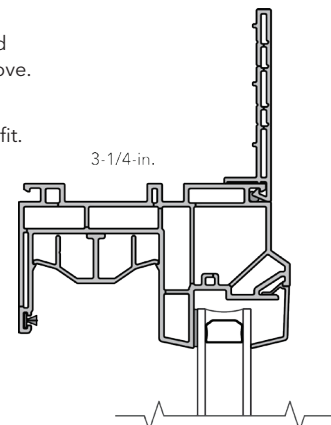

FRAME SIZE

	Minimum	Maximum
Width	14.5-in.	53.5-in.
Height	23.5-in.	77.5-in.

3-1/4-IN. BLOCK FRAME TYPE

- 3-1/4-in. block frame can be used in replacement of old aluminum or steel frame windows or pocket replacement in wood frames. They may also be used in new construction block or concrete walls.
- The block frames include interior and exterior accessory grooves.
- Custom sizes are available in 1/8-in. increments for a precise fit.

3-1/4-IN. DOUBLE-WALL FLUSH-FLANGE FRAME TYPE

- The frame depth is 3-1/4-in. and includes interior accessory groove.
- Custom sizes are available in 1/8-in. increments for a perfect fit.

¹ Based on the force required to bend a window frame profile.