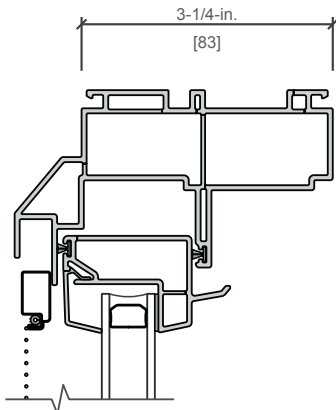

\$416.00

up to and including 101 united inches (U.I.)

+ Add \$6.55 per U.I. for each U.I. over 101

Window width + window height = U.I. (always round up). Example: A 35.25-in. x 71.5-in. window is equivalent to 108 U.I. This is 7 U.I. over 101. $\$416.00 + (7 \times \$6.55) = \$461.85$

FRAME SIZE

	Minimum	Maximum
Width	14.5-in.	53.5-in.
Height	23.5-in.	77.5-in.

3-1/4-IN. BLOCK FRAME TYPE

- 3-1/4-in. block frame can be used in replacement of old aluminum or steel frame windows or pocket replacement in wood frames. They may also be used in new construction block or concrete walls.
- The block frames include interior and exterior accessory grooves.
- Custom sizes are available in 1/8-in. increments for a precise fit.

3-1/4-IN. DOUBLE-WALL FLUSH-FLANGE FRAME TYPE

- The frame depth is 3-1/4-in. and includes interior accessory groove.
- Custom sizes are available in 1/8-in. increments for a perfect fit.

¹ Based on the force required to bend a window frame profile.