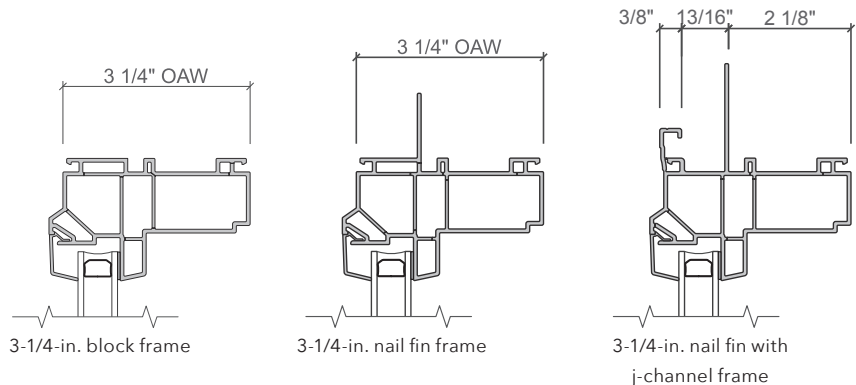

¹ Based on the force required to to bend a window frame profile.

² Some Pella products may not meet ENERGY STAR® certification in Canada. For more information, contact your local Pella sales representative or go to nrcan.gc.ca/energy/products/categories/fenestration/13739.

³ Warning: Screen will not stop child or pet from falling out of window or door. Keep child or pet away from open window or door.