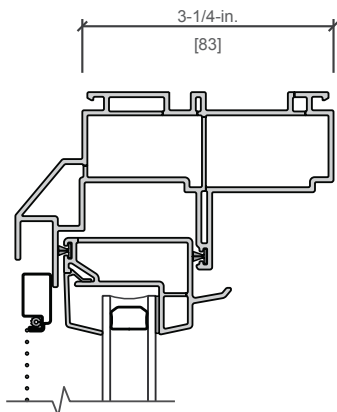

\$424.00

up to and including 101 united inches (U.I.)

+ Add \$5.90 per U.I. for each U.I. over 101

Window width + window height = U.I. (always round up). Example: A 35.25-in. x 71.5-in. window is equivalent to 108 U.I. This is 7 U.I. over 101. \$424.00 + (7 x \$5.90) = \$465.30

FRAME SIZE

	Minimum	Maximum
Width	14.5-in.	54-in.
Height	23.5-in.	78-in.

3-1/4-IN. BLOCK FRAME TYPE

- 3-1/4-in. block frame can be used in replacement of old aluminum or steel frame windows or pocket replacement in wood frames. They may also be used in new construction block or concrete walls.
- The block frames include interior and exterior accessory grooves.
- Custom sizes are available in 1/8-in. increments for a precise fit.

3-1/4-IN. DOUBLE-WALL FLUSH-FLANGE FRAME TYPE

- The frame depth is 3-1/4-in. and includes interior accessory groove.
- Custom sizes are available in 1/8-in. increments for a perfect fit.

¹ Based on the force required to bend a window frame profile.