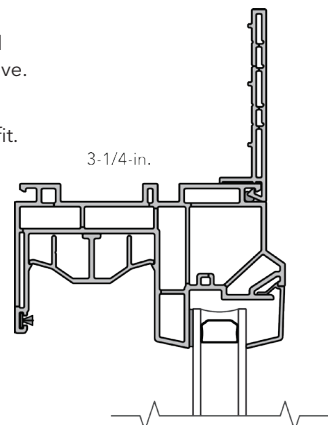

FRAME SIZE

	Minimum	Maximum
Width	14.5-in.	54-in.
Height	23.5-in.	78-in.

3-1/4-IN. BLOCK FRAME TYPE

- 3-1/4-in. block frame can be used in replacement of old aluminum or steel frame windows or pocket replacement in wood frames. They may also be used in new construction block or concrete walls.
- The block frames include interior and exterior accessory grooves.
- Custom sizes are available in 1/8-in. increments for a precise fit.

3-1/4-IN. DOUBLE-WALL FLUSH-FLANGE FRAME TYPE

- The frame depth is 3-1/4-in. and includes interior accessory groove.
- Custom sizes are available in 1/8-in. increments for a perfect fit.

¹ Based on the force required to bend a window frame profile.